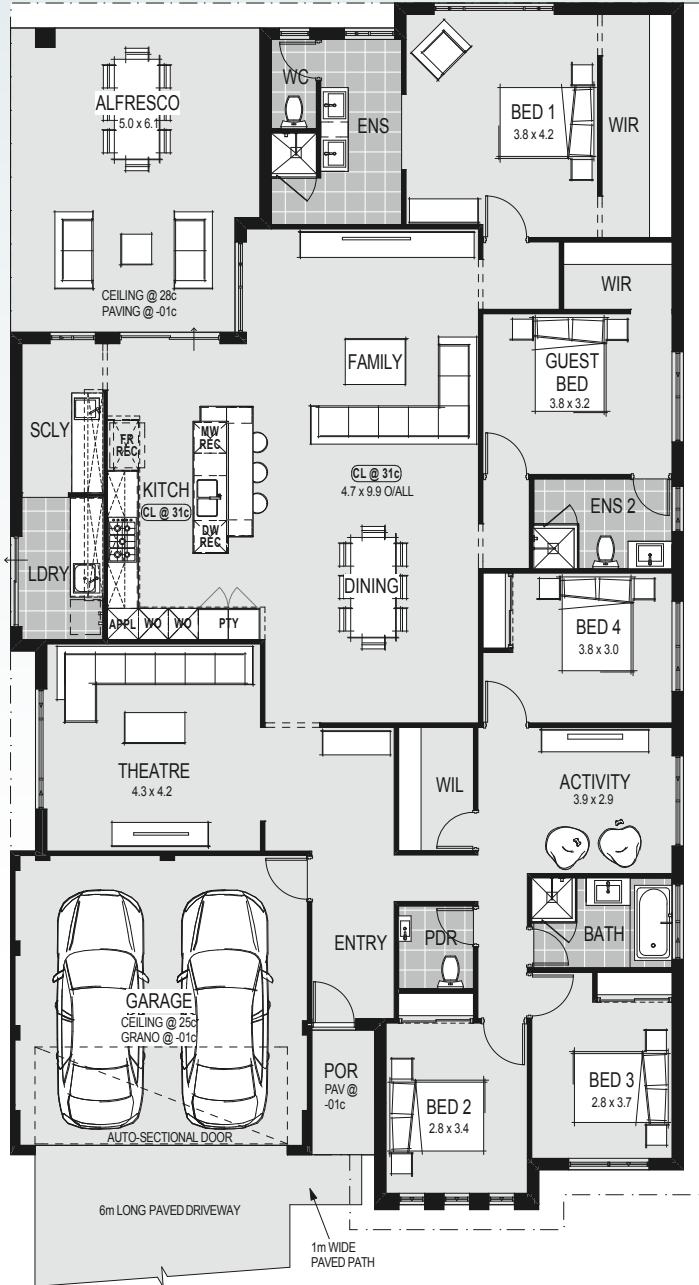

Luxury Kitchen Inclusions

\$50,000 LUXURY KITCHEN & SCULLERY

ELECTROLUX DOUBLE WALL OVENS	DOUBLE LAMINATE PANTRY
ELECTROLUX 900MM 5 BURNER GLASS GAS COOKTOP	LIFT UP OVERHEAD CUPBOARDS
ELECTROLUX INTEGRATED RANGEHOOD	COMBINATION OF CUTLERY, PLATE AND POT DRAWERS
1200MM DEEP MULTI-LEVEL ISLAND BENCH WITH WATERFALL ENDS	MICROWAVE RECESS WITH POT DRAWER BELOW
CHOICE OF MULTIPLE STONE BENCHTOPS	BI-FOLD APPLIANCE CUPBOARD*
EUROPEAN HIGH GLOSS OR SUPER MATTE CABINETRY	UNDERMOUNT SINK
	PULL OUT BIN
	ALUMINIUM INTEGRATED FINGER GRIP HANDLES
	EUROPEAN DESIGNER MIXER TAP

PLUS MUCH MORE

FORD & DOONAN REVERSE CYCLE AIR CON	MAIN AREA FLOOR TILES	LOOP PILE CARPET
ADVANCED LED DOWNLIGHTS THROUGHOUT	HIGH CEILINGS	CHOICE OF 5 FEATURE ELEVATIONS
EUROPEAN DESIGN FITTINGS & FIXTURES	EUROPEAN HIGH GLOSS CABINETRY	STONE BENCHTOPS THROUGHOUT
MIRRORED ROBE SLIDING DOORS	TRILOCK ENTRY HANDLE TO FRONT DOOR	PROFILED INTERNAL DOORS
LUXURY LAUNDRY WITH STONE BENCHTOPS AND OVERHEAD CUPBOARDS		
DESIGNER PAVERS		

*Appliance cupboard not included in galley kitchen.

homegroupwa.com.au

Home Group WA has displays open all this weekend
Sat & Sun 1-5pm. Mon & Wed 2-5pm.

Applicable to single storey and double storey Luxury Kitchen homes only. Products, prices and specifications may differ in the South West and Great Southern regions. © HomeGroup WA Pty Ltd. BRN 101180. *Where indicated on plan. *Shown in a double storey home with illuminated bulkhead and downlights upgrade. Mirrored splashback, Fridge and decorative accessories not included. HWA0727.

\$239,990

THE ATHENS LUXURY

THE ATHENS LUXURY
307m²

 HomeGroupWA.com.au