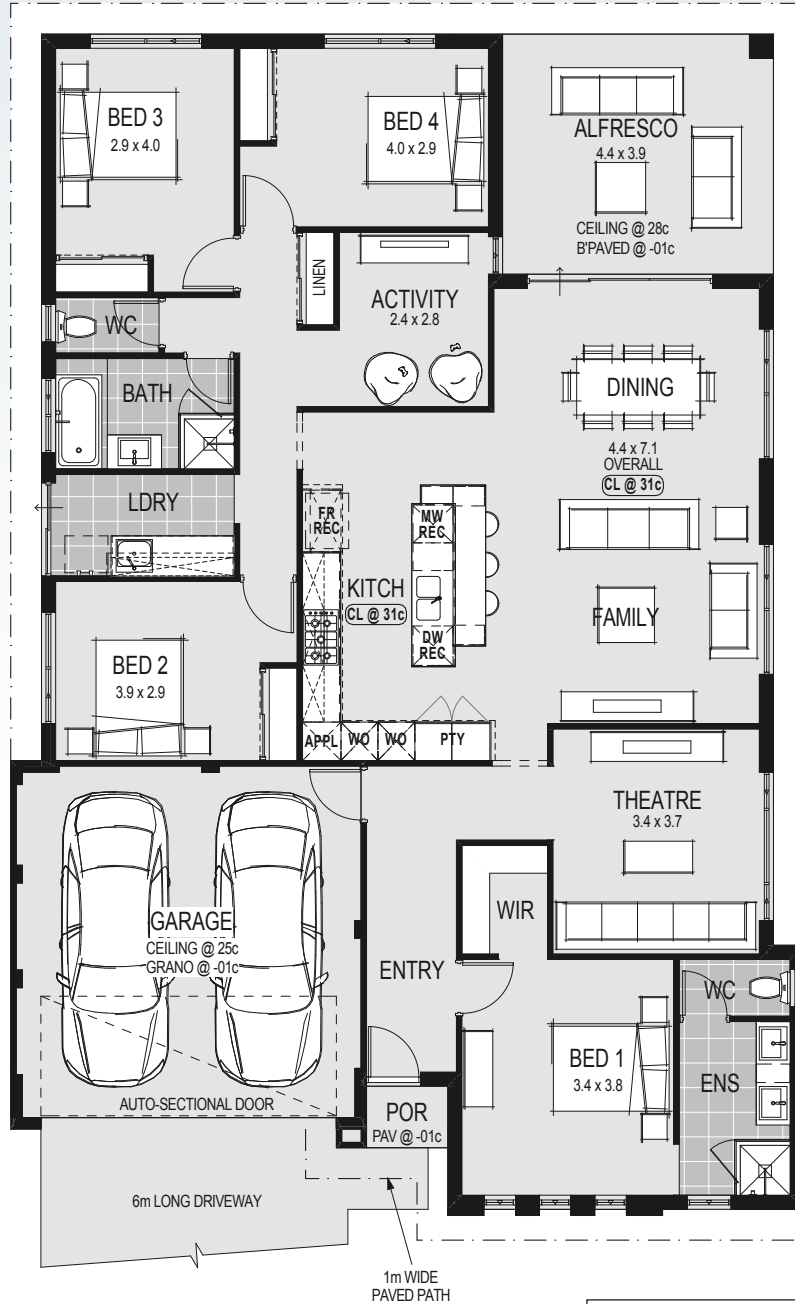

Luxury Kitchen Inclusions

\$50,000 LUXURY KITCHEN & SCULLERY

ELECTROLUX DOUBLE WALL OVENS	DOUBLE LAMINATE PANTRY
ELECTROLUX 900MM 5 BURNER GLASS GAS COOKTOP	LIFT UP OVERHEAD CUPBOARDS
ELECTROLUX INTEGRATED RANGEHOOD	COMBINATION OF CUTLERY, PLATE AND POT DRAWERS
1200MM DEEP MULTI-LEVEL ISLAND BENCH WITH WATERFALL ENDS	MICROWAVE RECESS WITH POT DRAWER BELOW
CHOICE OF MULTIPLE STONE BENCHTOPS	BI-FOLD APPLIANCE CUPBOARD*
EUROPEAN HIGH GLOSS OR SUPER MATTE CABINETRY	UNDERMOUNT SINK
	PULL OUT BIN
	ALUMINIUM INTEGRATED FINGER GRIP HANDLES
	EUROPEAN DESIGNER MIXER TAP

PLUS MUCH MORE

FORD & DOONAN REVERSE CYCLE AIR CON	MAIN AREA FLOOR TILES	LOOP PILE CARPET
ADVANCED LED DOWNLIGHTS THROUGHOUT	HIGH CEILINGS	CHOICE OF 5 FEATURE ELEVATIONS
EUROPEAN DESIGN FITTINGS & FIXTURES	EUROPEAN HIGH GLOSS CABINETRY	STONE BENCHTOPS THROUGHOUT
MIRRORED ROBE SLIDING DOORS	TRILOCK ENTRY HANDLE TO FRONT DOOR	PROFILED INTERNAL DOORS
LUXURY LAUNDRY WITH STONE BENCHTOPS AND OVERHEAD CUPBOARDS		
DESIGNER PAVERS		

*Appliance cupboard not included in galley kitchen.

homegroupwa.com.au

Home Group WA has displays open all this weekend
Sat & Sun 1-5pm. Mon & Wed 2-5pm.

Applicable to single storey and double storey Luxury Kitchen homes only. Products, prices and specifications may differ in the South West and Great Southern regions. © HomeGroup WA Pty Ltd. BRN 101180. *Where indicated on plan. *Shown in a double storey home with illuminated bulkhead and downlights upgrade. Mirrored splashback, Fridge and decorative accessories not included. HWA0727.

\$197,990

THE MUNICH LUXURY

THE MUNICH LUXURY
224m²