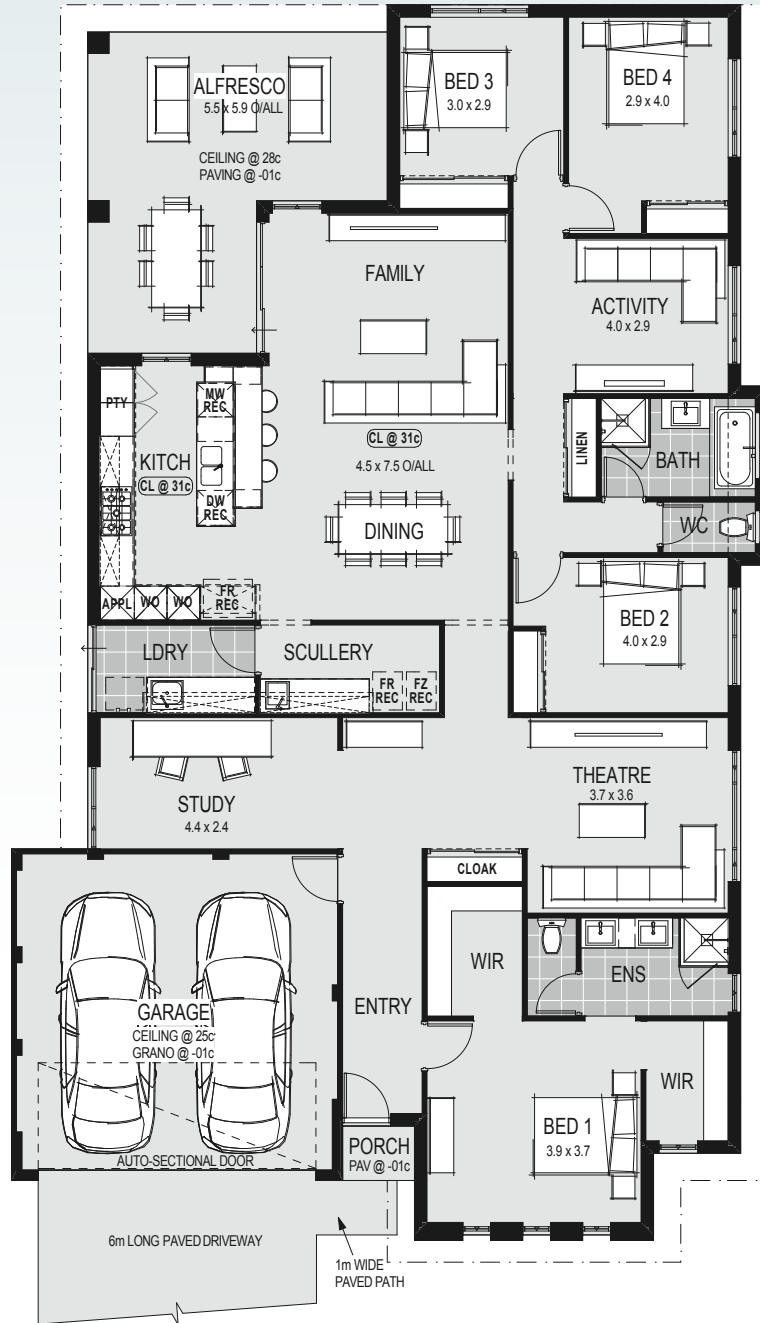

$219,990

THE **PARIS** LUXURY

THE **PARIS** LUXURY

270m²