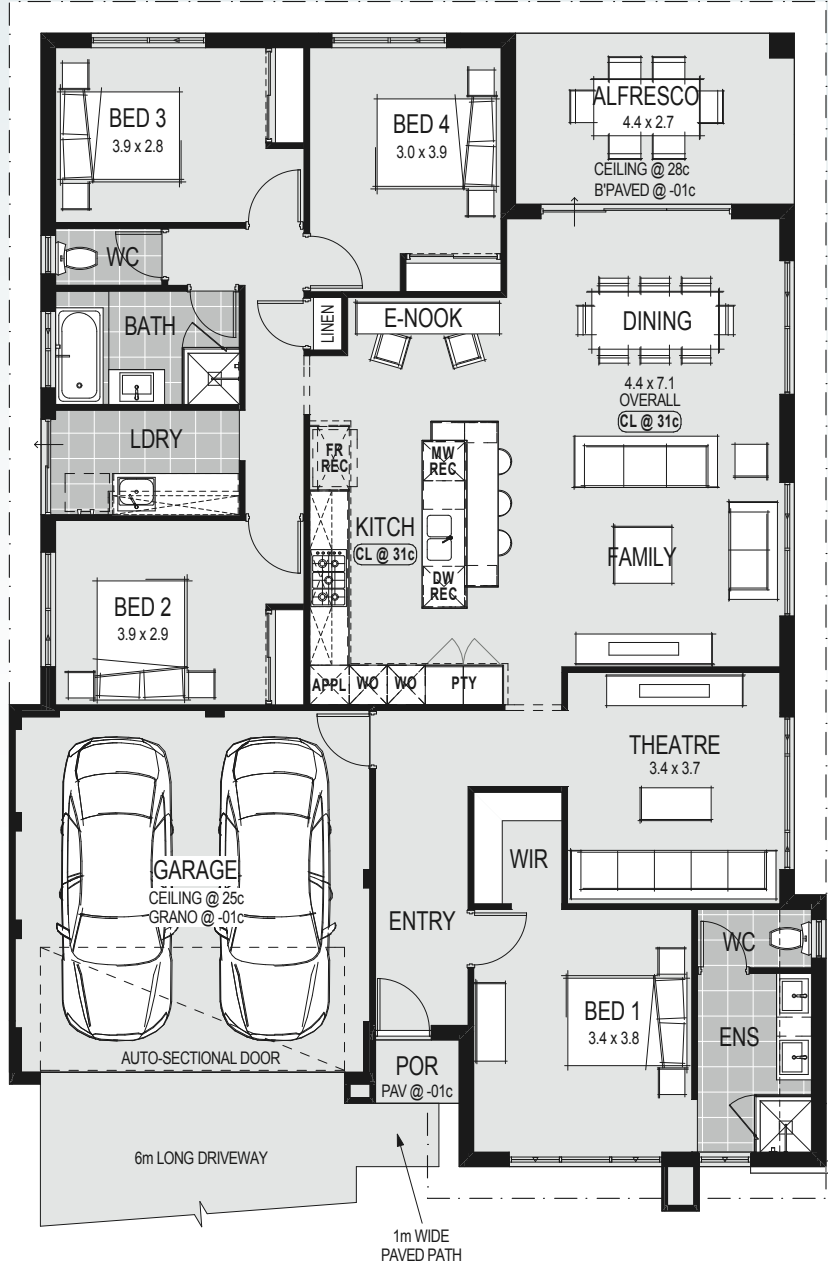

Luxury Kitchen Inclusions

\$50,000 LUXURY KITCHEN & SCULLERY

| | |
|---|--|
| ELECTROLUX DOUBLE WALL OVENS | DOUBLE LAMINATE PANTRY |
| ELECTROLUX 900MM 5 BURNER GLASS GAS COOKTOP | LIFT UP OVERHEAD CUPBOARDS |
| ELECTROLUX INTEGRATED RANGEHOOD | COMBINATION OF CUTLERY, PLATE AND POT DRAWERS |
| 1200MM DEEP MULTI-LEVEL ISLAND BENCH WITH WATERFALL ENDS | MICROWAVE RECESS WITH POT DRAWER BELOW |
| CHOICE OF MULTIPLE STONE BENCHTOPS | BI-FOLD APPLIANCE CUPBOARD* |
| EUROPEAN HIGH GLOSS OR SUPER MATTE CABINETRY | UNDERMOUNT SINK |
| | PULL OUT BIN |
| | ALUMINIUM INTEGRATED FINGER GRIP HANDLES |
| | EUROPEAN DESIGNER MIXER TAP |

PLUS MUCH MORE

| | | |
|--|------------------------------------|--------------------------------|
| FORD & DOONAN REVERSE CYCLE AIR CON | MAIN AREA FLOOR TILES | LOOP PILE CARPET |
| ADVANCED LED DOWNLIGHTS THROUGHOUT | HIGH CEILINGS | CHOICE OF 5 FEATURE ELEVATIONS |
| EUROPEAN DESIGN FITTINGS & FIXTURES | EUROPEAN HIGH GLOSS CABINETRY | STONE BENCHTOPS THROUGHOUT |
| MIRRORED ROBE SLIDING DOORS | TRILOCK ENTRY HANDLE TO FRONT DOOR | PROFILED INTERNAL DOORS |
| LUXURY LAUNDRY WITH STONE BENCHTOPS AND OVERHEAD CUPBOARDS | | |
| DESIGNER PAVERS | | |

*Appliance cupboard not included in galley kitchen.

homegroupwa.com.au

Home Group WA has displays open all this weekend
Sat & Sun 1-5pm. Mon & Wed 2-5pm.

Applicable to single storey and double storey Luxury Kitchen homes only. Products, prices and specifications may differ in the South West and Great Southern regions. © HomeGroup WA Pty Ltd. BRN 101180. *Where indicated on plan. *Shown in a double storey home with illuminated bulkhead and downlights upgrade. Mirrored splashback, Fridge and decorative accessories not included. HWA0727.

\$191,990

THE SANTORINI LUXURY

THE SANTORINI LUXURY
210m²